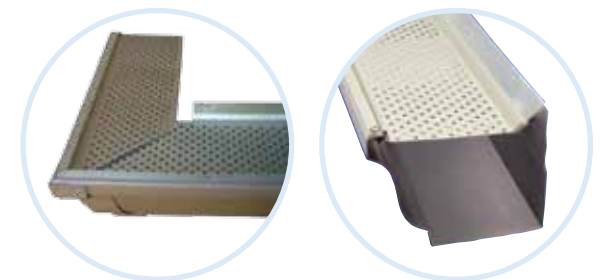

- The products are covered for 10 years.
- Leaf Relief by Ply Gem will keep gutters from overflowing due to internal gutter clogging.

LEAF RELIEF HAS BEEN GREEN APPROVED BY THE NAHB RESEARCH CENTER. This means you can be assured that Leaf Relief complies with specific green practice criteria in the National Green Building Standard. Visit www.GreenApprovedProducts.com for more details.

Leaf Relief has a 10 year "No Clog, No Overflow" warranty that is backed by Mastic Home Exteriors, Inc. Consult the actual warranty for complete coverage details.

THE MOST EFFECTIVE PATENTED DESIGN

Leaf Relief® by Ply Gem is more effective than other types of gutter protection at keeping natural debris, such as leaves, twigs and pine needles, from blocking your gutters.

PRODUCT COMPARISON

PRODUCT COMPARISON	Installed price	100% debris* efficiency	Fits all roof slopes and never requires gutter repositioning	Virtually invisible from the ground	Never caves in	Pest resistant (birds/squirrels)
LEAF RELIEF®	\$\$	✓	✓	✓	✓	✓
Gutter Helmet®	\$\$\$\$				✓	✓
Gutter Topper®	\$\$\$\$				✓	✓
Waterloov®	\$\$\$				✓	✓
Waterfall®	\$\$					

*Observation; Architectural testing (twigs) 3/03

IT'S GUTTER PROTECTION THAT REALLY WORKS.

Leaf Relief® by Ply Gem can drain 29.7" of rainfall an hour—that's more than the highest rainfall ever recorded (Holt, Missouri 1947 at 12") in one hour. Leaf Relief® is not only the most effective gutter protection system on the market, it is also the most invisible. Leaf Relief® lays flat and fits snugly on top of your gutter.